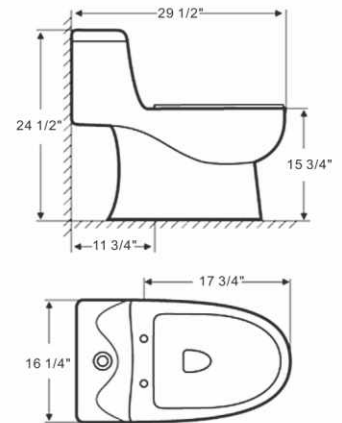

T124

- Vitreous china
- Siphonic one piece toilet
- Low-consumption(6.0L/1.6gal)
- s-trap, single hole water outlet
- Slow down cover plate, flange

T111

- Vitreous china
- Siphonic one piece toilet
- Low-consumption(6.0L/1.6gal)
- s-trap, single hole water outlet
- Slow down cover plate, flange

T138

- Vitreous china
- Siphonic one piece toilet
- Low-consumption(6.0/1.6gal)
- s-trap, single hole water outlet
- Slow down cover plate, flange

T148

- Vitreous china
- Siphonic one piece toilet
- Low-consumption(6.0/1.6gal)
- s-trap, single hole water outlet
- Slow down cover plate, flange

T109

- Vitreous china
- Siphonic one piece toilet
- Low-consumption(6.0/1.6gal)
- s-trap, single hole water outlet
- Slow down cover plate, flange

T116

- Vitreous china
- Siphonic one piece toilet
- Low-consumption(6.0/1.6gal)
- s-trap, single hole water outlet
- Slow down cover plate, flange

Toilet

T117

- Vitreous china
- Low-consumption(6.0Lpf/1.6gpf)
- Low-profile, one-piece toilet
- Elongated siphon action bowl
- High Volume 3" flush valve
- Pilot fill valve
- Includes color-matched solid plastic seat and cover