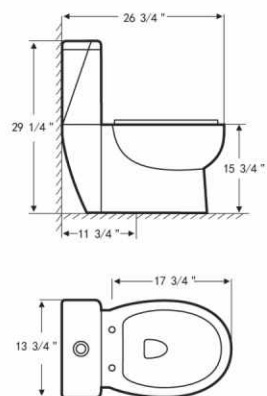

T103

- Vitreous china
- Siphonic one piece toilet
- Low-consumption(6.0L/1.6gal)
- s-trap, single hole water outlet
- Slow down cover plate, flange

T119

- Vitreous china
- Siphonic one piece toilet
- Low-consumption(6.0L/1.6gal)
- s-trap, single hole water outlet
- Slow down cover plate, flange

T124

- Vitreous china
- Siphonic one piece toilet
- Low-consumption(6.0L/1.6gal)
- s-trap, single hole water outlet
- Slow down cover plate, flange

T111

- Vitreous china
- Siphonic one piece toilet
- Low-consumption(6.0L/1.6gal)
- s-trap, single hole water outlet
- Slow down cover plate, flange

T138

- Vitreous china
- Siphonic one piece toilet
- Low-consumption(6.0/1.6gal)
- s-trap, single hole water outlet
- Slow down cover plate, flange

T148

- Vitreous china
- Siphonic one piece toilet
- Low-consumption(6.0/1.6gal)
- s-trap, single hole water outlet
- Slow down cover plate, flange

Toilet

T117

- Vitreous china
- Low-consumption(6.0Lpf/1.6gpf)
- Low-profile, one-piece toilet
- Elongated siphon action bowl
- High Volume 3" flush valve
- Pilot fill valve
- Includes color-matched solid plastic seat and cover