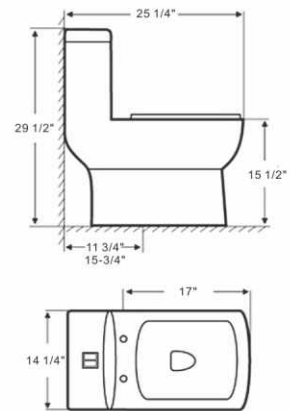

T138

- Vitreous china
- Siphonic one piece toilet
- Low-consumption(6.0/1.6gal)
- s-trap, single hole water outlet
- Slow down cover plate, flange

T148

- Vitreous china
- Siphonic one piece toilet
- Low-consumption(6.0/1.6gal)
- s-trap, single hole water outlet
- Slow down cover plate, flange

T109

- Vitreous china
- Siphonic one piece toilet
- Low-consumption(6.0/1.6gal)
- s-trap, single hole water outlet
- Slow down cover plate, flange

T116

- Vitreous china
- Siphonic one piece toilet
- Low-consumption(6.0/1.6gal)
- s-trap, single hole water outlet
- Slow down cover plate, flange

Toilet

T117

- Vitreous china
- Low-consumption(6.0Lpf/1.6gpf)
- Low-profile, one-piece toilet
- Elongated siphon action bowl
- High Volume 3" flush valve
- Pilot fill valve
- Includes color-matched solid plastic seat and cover

T180

- Vitreous china
- Siphonic one piece toilet
- Low-consumption(6.0L/1.6gal)
- s-trap, single hole water outlet
- Slow down cover plate, flange

T185

- Vitreous china
- Siphonic one piece toilet
- Low-consumption(6.0L/1.6gal)
- s-trap, single hole water outlet
- Slow down cover plate, flange