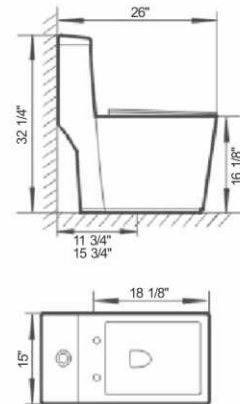

Toilet

T117

- Vitreous china
- Low-consumption(6.0Lpf/1.6gpf)
- Low-profile, one-piece toilet
- Elongated siphon action bowl
- High Volume 3" flush valve
- Pilot fill valve
- Includes color-matched solid plastic seat and cover

T180

- Vitreous china
- Siphonic one piece toilet
- Low-consumption(6.0L/1.6gal)
- s-trap, single hole water outlet
- Slow down cover plate, flange

T185

- Vitreous china
- Siphonic one piece toilet
- Low-consumption(6.0L/1.6gal)
- s-trap, single hole water outlet
- Slow down cover plate, flange