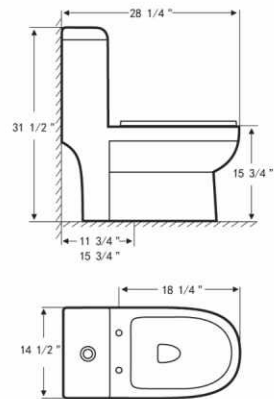

T103

- Vitreous china
- Siphonic one piece toilet
- Low-consumption(6.0L/1.6gal)
- s-trap, single hole water outlet
- Slow down cover plate, flange

T119

- Vitreous china
- Siphonic one piece toilet
- Low-consumption(6.0L/1.6gal)
- s-trap, single hole water outlet
- Slow down cover plate, flange

T124

- Vitreous china
- Siphonic one piece toilet
- Low-consumption(6.0L/1.6gal)
- s-trap, single hole water outlet
- Slow down cover plate, flange

T111

- Vitreous china
- Siphonic one piece toilet
- Low-consumption(6.0L/1.6gal)
- s-trap, single hole water outlet
- Slow down cover plate, flange

T138

- Vitreous china
- Siphonic one piece toilet
- Low-consumption(6.0/1.6gal)
- s-trap, single hole water outlet
- Slow down cover plate, flange

T148

- Vitreous china
- Siphonic one piece toilet
- Low-consumption(6.0/1.6gal)
- s-trap, single hole water outlet
- Slow down cover plate, flange

Toilet

T117

- Vitreous china
- Low-consumption(6.0Lpf/1.6gpf)
- Low-profile, one-piece toilet
- Elongated siphon action bowl
- High Volume 3" flush valve
- Pilot fill valve
- Includes color-matched solid plastic seat and cover