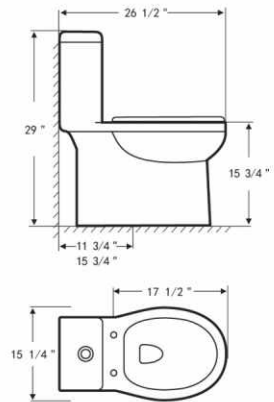

T103

- Vitreous china
- Siphonic one piece toilet
- Low-consumption(6.0L/1.6gal)
- s-trap, single hole water outlet
- Slow down cover plate, flange

T119

- Vitreous china
- Siphonic one piece toilet
- Low-consumption(6.0L/1.6gal)
- s-trap, single hole water outlet
- Slow down cover plate, flange

T124

- Vitreous china
- Siphonic one piece toilet
- Low-consumption(6.0L/1.6gal)
- s-trap, single hole water outlet
- Slow down cover plate, flange

T111

- Vitreous china
- Siphonic one piece toilet
- Low-consumption(6.0L/1.6gal)
- s-trap, single hole water outlet
- Slow down cover plate, flange

T138

- Vitreous china
- Siphonic one piece toilet
- Low-consumption(6.0/1.6gal)
- s-trap, single hole water outlet
- Slow down cover plate, flange

T148

- Vitreous china
- Siphonic one piece toilet
- Low-consumption(6.0/1.6gal)
- s-trap, single hole water outlet
- Slow down cover plate, flange

Toilet

T117

- Vitreous china
- Low-consumption(6.0Lpf/1.6gpf)
- Low-profile, one-piece toilet
- Elongated siphon action bowl
- High Volume 3" flush valve
- Pilot fill valve
- Includes color-matched solid plastic seat and cover