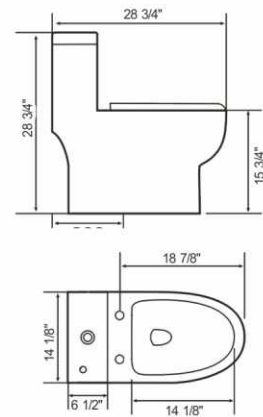

T148

- Vitreous china
- Siphonic one piece toilet
- Low-consumption(6.0/1.6gal)
- s-trap, single hole water outlet
- Slow down cover plate, flange