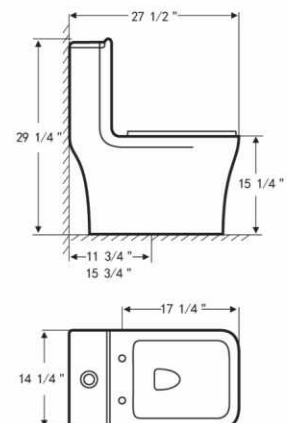

T124

- Vitreous china
- Siphonic one piece toilet
- Low-consumption(6.0L/1.6gal)
- s-trap, single hole water outlet
- Slow down cover plate, flange

T111

- Vitreous china
- Siphonic one piece toilet
- Low-consumption(6.0L/1.6gal)
- s-trap, single hole water outlet
- Slow down cover plate, flange

T138

- Vitreous china
- Siphonic one piece toilet
- Low-consumption(6.0/1.6gal)
- s-trap, single hole water outlet
- Slow down cover plate, flange

T148

- Vitreous china
- Siphonic one piece toilet
- Low-consumption(6.0/1.6gal)
- s-trap, single hole water outlet
- Slow down cover plate, flange

T109

- Vitreous china
- Siphonic one piece toilet
- Low-consumption(6.0/1.6gal)
- s-trap, single hole water outlet
- Slow down cover plate, flange

T116

- Vitreous china
- Siphonic one piece toilet
- Low-consumption(6.0/1.6gal)
- s-trap, single hole water outlet
- Slow down cover plate, flange

Toilet

T117

- Vitreous china
- Low-consumption(6.0Lpf/1.6gpf)
- Low-profile, one-piece toilet
- Elongated siphon action bowl
- High Volume 3" flush valve
- Pilot fill valve
- Includes color-matched solid plastic seat and cover