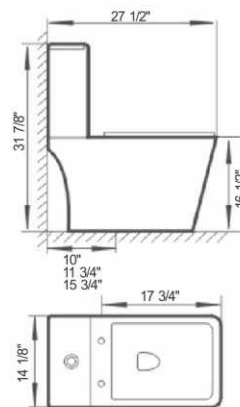

Toilet

T117

- Vitreous china
- Low-consumption(6.0Lpf/1.6gpf)
- Low-profile, one-piece toilet
- Elongated siphon action bowl
- High Volume 3" flush valve
- Pilot fill valve
- Includes color-matched solid plastic seat and cover

T180

- Vitreous china
- Siphonic one piece toilet
- Low-consumption(6.0L/1.6gal)
- s-trap, single hole water outlet
- Slow down cover plate, flange

T185

- Vitreous china
- Siphonic one piece toilet
- Low-consumption(6.0L/1.6gal)
- s-trap, single hole water outlet
- Slow down cover plate, flange

T118

- Vitreous china
- Siphonic one piece toilet
- Low-consumption(6.0L/1.6gal)
- s-trap, single hole water outlet
- Slow down cover plate, flange