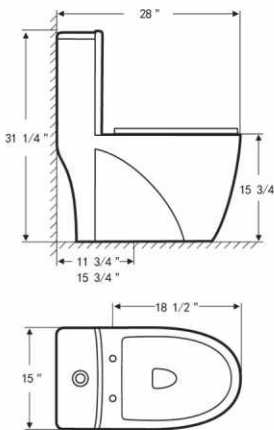

T103

- Vitreous china
- Siphonic one piece toilet
- Low-consumption(6.0L/1.6gal)
- s-trap, single hole water outlet
- Slow down cover plate, flange

T119

- Vitreous china
- Siphonic one piece toilet
- Low-consumption(6.0L/1.6gal)
- s-trap, single hole water outlet
- Slow down cover plate, flange

T124

- Vitreous china
- Siphonic one piece toilet
- Low-consumption(6.0L/1.6gal)
- s-trap, single hole water outlet
- Slow down cover plate, flange

T111

- Vitreous china
- Siphonic one piece toilet
- Low-consumption(6.0L/1.6gal)
- s-trap, single hole water outlet
- Slow down cover plate, flange

T138

- Vitreous china
- Siphonic one piece toilet
- Low-consumption(6.0/1.6gal)
- s-trap, single hole water outlet
- Slow down cover plate, flange

T148

- Vitreous china
- Siphonic one piece toilet
- Low-consumption(6.0/1.6gal)
- s-trap, single hole water outlet
- Slow down cover plate, flange