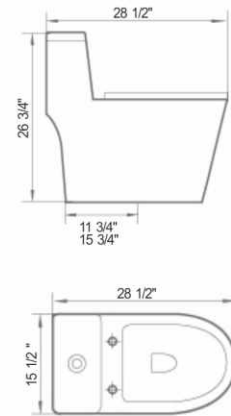

T103

- Vitreous china
- Siphonic one piece toilet
- Low-consumption(6.0L/1.6gal)
- s-trap, single hole water outlet
- Slow down cover plate, flange

T119

- Vitreous china
- Siphonic one piece toilet
- Low-consumption(6.0L/1.6gal)
- s-trap, single hole water outlet
- Slow down cover plate, flange

T124

- Vitreous china
- Siphonic one piece toilet
- Low-consumption(6.0L/1.6gal)
- s-trap, single hole water outlet
- Slow down cover plate, flange

T111

- Vitreous china
- Siphonic one piece toilet
- Low-consumption(6.0L/1.6gal)
- s-trap, single hole water outlet
- Slow down cover plate, flange

T138

- Vitreous china
- Siphonic one piece toilet
- Low-consumption(6.0/1.6gal)
- s-trap, single hole water outlet
- Slow down cover plate, flange

T148

- Vitreous china
- Siphonic one piece toilet
- Low-consumption(6.0/1.6gal)
- s-trap, single hole water outlet
- Slow down cover plate, flange