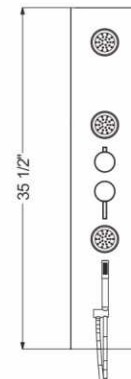

ITEM	FINISH
SP825ML	Mirror Chrome

- All stainless steel cover
- Downpour shower head
- Flexible shower head
- Massage Jets system
- Hot & cold valve controls
- Standard 1/2" water connection
- 59" flexible shower hose
- LED lighting

ITEM	FINISH
SP685L	Brush Nickle

- All stainless steel cover
- Downpour shower head
- Flexible shower head
- Massage Jets system
- Hot & cold valve controls
- Standard 1/2" water connection
- 59" flexible shower hose
- LED lighting

ITEM	FINISH
SP88	Brush Nickle

- All stainless steel cover
- Downpour shower head
- Flexible shower head
- Massage Jets system
- Hot & cold valve controls
- Standard 1/2" water connection
- 59" flexible shower hose
- LED lighting

ITEM	FINISH
SP500	Brushed Stainless Steel

- All stainless steel cover
- Downpour shower head
- Flexible shower head
- Massage Jets system
- Hot & cold valve controls
- Standard 1/2" water connection

ITEM	FINISH
SP503	Brushed Stainless Steel