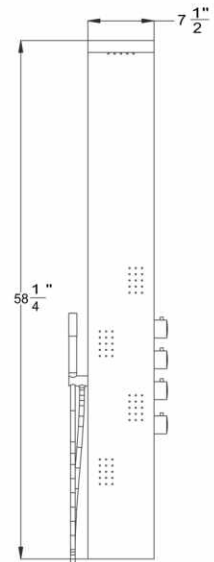

ITEM	FINISH
SP329A	White

- Downpour shower head
- Flexible shower head
- Massage Jets system
- Hot & cold valve controls
- Standard 1/2" water connection
- 59" flexible shower hose