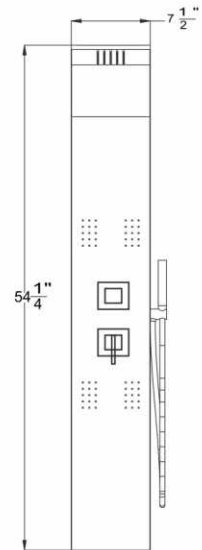

ITEM	FINISH
SP825ML	Mirror Chrome

- All stainless steel cover
- Downpour shower head
- Flexible shower head
- Massage Jets system
- Hot & cold valve controls
- Standard 1/2" water connection
- 59" flexible shower hose
- LED lighting

ITEM	FINISH
SP685L	Brush Nickle

- All stainless steel cover
- Downpour shower head
- Flexible shower head
- Massage Jets system
- Hot & cold valve controls
- Standard 1/2" water connection
- 59" flexible shower hose
- LED lighting

ITEM	FINISH
SP88	Brush Nickle

- All stainless steel cover
- Downpour shower head
- Flexible shower head
- Massage Jets system
- Hot & cold valve controls
- Standard 1/2" water connection
- 59" flexible shower hose
- LED lighting

ITEM	FINISH
SP500	Brushed Stainless Steel

- All stainless steel cover
- Downpour shower head
- Flexible shower head
- Massage Jets system
- Hot & cold valve controls
- Standard 1/2" water connection

ITEM	FINISH
SP503	Brushed Stainless Steel