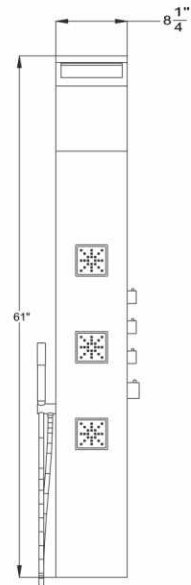

ITEM	FINISH
SP535	Brushed Stainless Steel

- All stainless steel cover
- Downpour shower head
- Flexible shower head
- Massage Jets system
- Hot & cold valve controls
- Standard 1/2" water connection