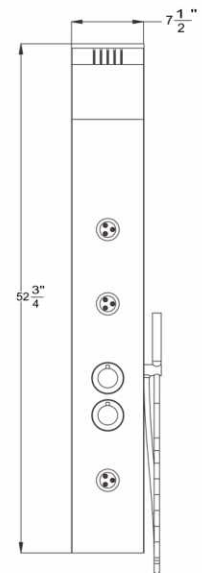

ITEM	FINISH
SP505	Brushed Stainless Steel

- All stainless steel cover
- Downpour shower head
- Flexible shower head
- Massage Jets system
- Hot & cold valve controls
- Standard 1/2" water connection