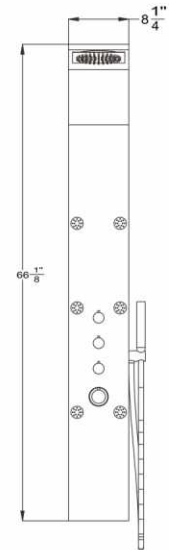

ITEM	FINISH
SP630	Brushed Stainless Steel

- All stainless steel cover
- Downpour shower head
- Flexible shower head
- Massage Jets system
- Hot & cold valve controls
- Standard 1/2" water connection