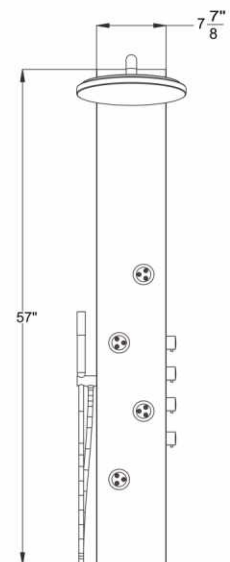

ITEM	FINISH
SP825ML	Mirror Chrome

- All stainless steel cover
- Downpour shower head
- Flexible shower head
- Massage Jets system
- Hot & cold valve controls
- Standard 1/2" water connection
- 59" flexible shower hose
- LED lighting

ITEM	FINISH
SP500	Brushed Stainless Steel

- All stainless steel cover
- Downpour shower head
- Flexible shower head
- Massage Jets system
- Hot & cold valve controls
- Standard 1/2" water connection

ITEM	FINISH
SP503	Brushed Stainless Steel

ITEM	FINISH
SP501	Brushed Stainless Steel

- All stainless steel cover
- Downpour shower head
- Flexible shower head
- Massage Jets system
- Hot & cold valve controls
- Standard 1/2" water connection

ITEM	FINISH
SP565	Brushed Stainless Steel

- All stainless steel cover
- Downpour shower head
- Flexible shower head
- Massage Jets system
- Hot & cold valve controls
- Standard 1/2" water connection

ITEM	FINISH
SP535	Brushed Stainless Steel

- All stainless steel cover
- Downpour shower head
- Flexible shower head
- Massage Jets system
- Hot & cold valve controls
- Standard 1/2" water connection