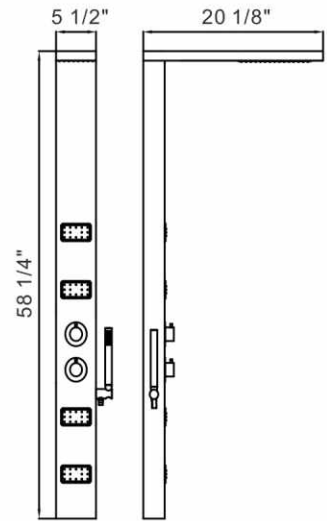

ITEM	FINISH
SP825ML	Mirror Chrome

- All stainless steel cover
- Downpour shower head
- Flexible shower head
- Massage Jets system
- Hot & cold valve controls
- Standard 1/2" water connection
- 59" flexible shower hose
- LED lighting

ITEM	FINISH
SP685L	Brush Nickle

- All stainless steel cover
- Downpour shower head
- Flexible shower head
- Massage Jets system
- Hot & cold valve controls
- Standard 1/2" water connection
- 59" flexible shower hose
- LED lighting

ITEM	FINISH
SP88	Brush Nickle

- All stainless steel cover
- Downpour shower head
- Flexible shower head
- Massage Jets system
- Hot & cold valve controls
- Standard 1/2" water connection
- 59" flexible shower hose
- LED lighting

ITEM	FINISH
SP500	Brushed Stainless Steel

- All stainless steel cover
- Downpour shower head
- Flexible shower head
- Massage Jets system
- Hot & cold valve controls
- Standard 1/2" water connection

ITEM	FINISH
SP503	Brushed Stainless Steel