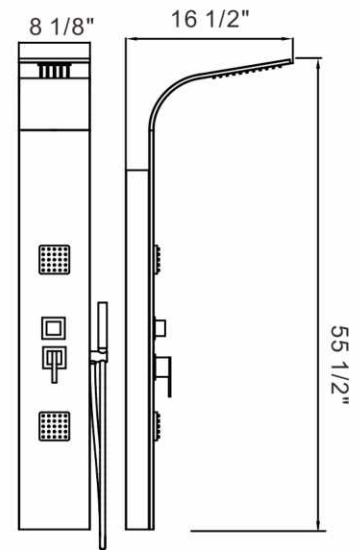

ITEM	FINISH
SP535R	Brushed Stainless Steel

- All stainless steel cover
- Downpour shower head
- Flexible shower head
- Massage Jets system
- Hot & cold valve controls
- Standard 1/2" water connection
- 59" flexible shower hose