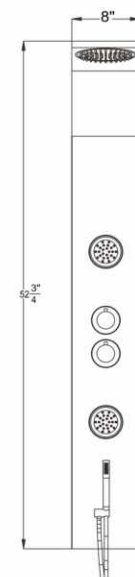

ITEM	FINISH
SP500	Brushed Stainless Steel

- All stainless steel cover
- Downpour shower head
- Flexible shower head
- Massage Jets system
- Hot & cold valve controls
- Standard 1/2" water connection

ITEM	FINISH
SP503	Brushed Stainless Steel

- All stainless steel cover
- Downpour shower head
- Flexible shower head
- Massage Jets system
- Hot & cold valve controls
- Standard 1/2" water connection

ITEM	FINISH
SP505	Brushed Stainless Steel

- All stainless steel cover
- Downpour shower head
- Flexible shower head
- Massage Jets system
- Hot & cold valve controls
- Standard 1/2" water connection