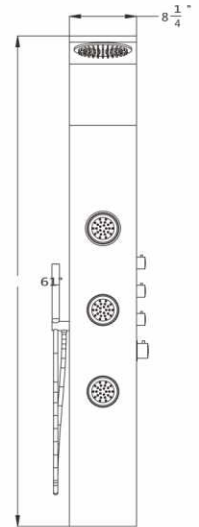

ITEM	FINISH
SP602	Brushed Stainless Steel

- All stainless steel cover
- Downpour shower head
- Flexible shower head
- Massage Jets system
- Hot & cold valve controls
- Standard 1/2" water connection