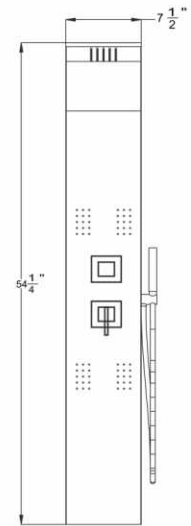

ITEM	FINISH
SP565	Brushed Stainless Steel

- All stainless steel cover
- Downpour shower head
- Flexible shower head
- Massage Jets system
- Hot & cold valve controls
- Standard 1/2" water connection