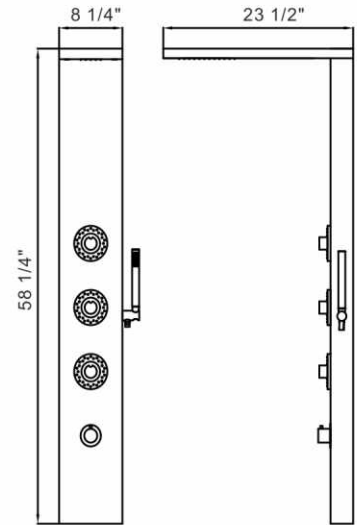

ITEM	FINISH
SP825ML	Mirror Chrome

- All stainless steel cover
- Downpour shower head
- Flexible shower head
- Massage Jets system
- Hot & cold valve controls
- Standard 1/2" water connection
- 59" flexible shower hose
- LED lighting

ITEM	FINISH
SP685L	Brush Nickle

- All stainless steel cover
- Downpour shower head
- Flexible shower head
- Massage Jets system
- Hot & cold valve controls
- Standard 1/2" water connection
- 59" flexible shower hose
- LED lighting

ITEM	FINISH
SP88	Brush Nickle

- All stainless steel cover
- Downpour shower head
- Flexible shower head
- Massage Jets system
- Hot & cold valve controls
- Standard 1/2" water connection
- 59" flexible shower hose
- LED lighting