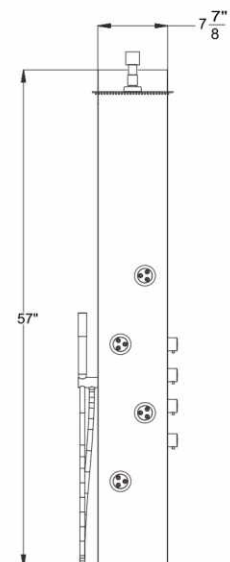

ITEM	FINISH
SP680	Brushed Stainless Steel

- All stainless steel cover
- Downpour shower head
- Flexible shower head
- Massage Jets system
- Hot & cold valve controls
- Standard 1/2" water connection
- **LED lighting**

ITEM	FINISH
SP329A	White

- Downpour shower head
- Flexible shower head
- Massage Jets system
- Hot & cold valve controls
- Standard 1/2" water connection
- 59" flexible shower hose

ITEM	FINISH
SP535R	Brushed Stainless Steel

- All stainless steel cover
- Downpour shower head
- Flexible shower head
- Massage Jets system
- Hot & cold valve controls
- Standard 1/2" water connection
- 59" flexible shower hose