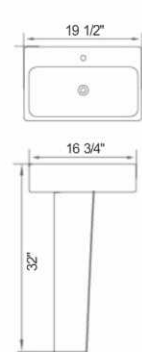

AB15156(AR1717)
15" x 15" x 5 7/8"

AB19136(AR1915F1)
18 7/8" x 13 3/8" x 5 7/8"

AB24166(AR2218F1)
23 5/8" x 15 3/4" x 5 7/8"

AB23155(AR2118FK)
23 1/4" x 15 3/8" x 5 1/8"

AB23176(AR2217F1)
23 1/4" x 16 1/2" x 6 1/8"

AB1915F1
19" x 15" x 6"

AR165(AR1616)
16 1/2" x 16 1/2" x 6"

AD2418(AR2418FK)
24" x 18 3/4" x 5 3/4"
AD2016(AR2418FK)
20 1/2" x 16 1/8" x 5 1/8"

AB1818(DT1818)
18" x 18" x 5 3/4"

AT2014
19 3/4" x 14" x 5 1/2"

AB26165(AR2415)
25 3/4" x 16 1/8" x 4 3/4"

Very thin

AR1915T
19 5/8" x 15 3/4" x 5 1/2"

AR2016TF1
20" x 15 3/4" x 5 1/2"

AR1515T
15 1/8" x 15 1/8" x 5 1/2"

AR1717TF1
16 3/4" x 16 3/4" x 5 1/8"

AD1616T
16 1/8" x 16 1/8" x 6"

AY1616T
16 1/8" x 16 1/8" x 5 3/8"

AY1717F1
16 7/8" x 16 7/8" x 5 1/8"

AT1914T
19 1/4" x 13 3/4" x 5 1/2"

Pedestal

PB5017

PB5019

PB5018

2 piece toilet seat