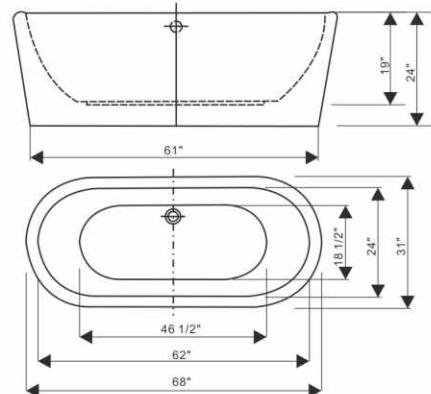

ITEM	COLOR	SIZE
BT1525	White	68" x 31" x 24"

- Acrylic bathtub, white
- Free overflow
- Faucet not included