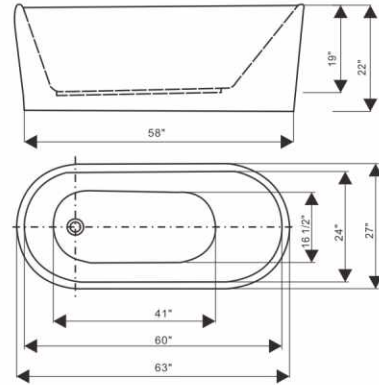

ITEM	COLOR	SIZE
BT1434	White	63" x 27" x 22"

- Acrylic bathtub, white
- Free overflow
- Faucet not included