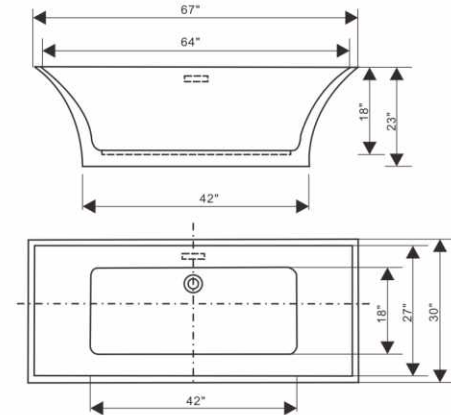

ITEM	COLOR	SIZE
BT2013	White	67" x 30" x 23"

- Acrylic bathtub, white
- Free overflow
- Faucet not included