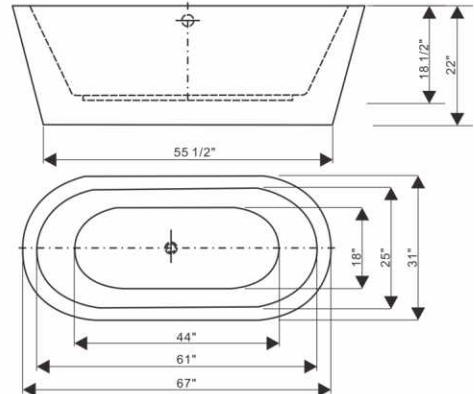

ITEM	COLOR	SIZE
BT1568	White	67" x 31" x 22"

- Acrylic bathtub, white
- Free overflow
- Faucet not included