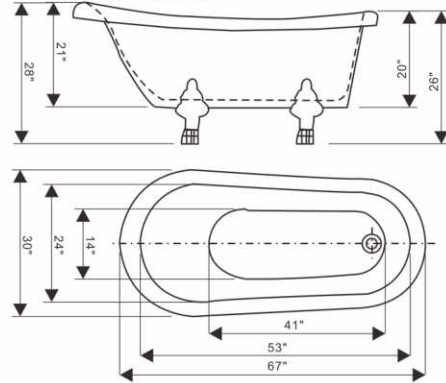

ITEM	COLOR	SIZE
BT1525	White	68" x 31" x 24"

- Acrylic bathtub, white
- Free overflow
- Faucet not included

ITEM	COLOR	SIZE
BT1434	White	63" x 27" x 22"

- Acrylic bathtub, white
- Free overflow
- Faucet not included

ITEM	COLOR	SIZE
BT1568	White	67" x 31" x 22"

- Acrylic bathtub, white
- Free overflow
- Faucet not included

ITEM	COLOR	SIZE
BT1586	White	65" x 31" x 21"

- Acrylic bathtub, white
- Free overflow
- Faucet not included

ITEM	COLOR	SIZE
BT1983	White	69" x 32" x 23"

- Acrylic bathtub, white
- Free overflow
- Faucet not included

ITEM	COLOR	SIZE
BT1037	White	67" x 30" x 28"

- Acrylic bathtub, white
- Free overflow
- Faucet not included