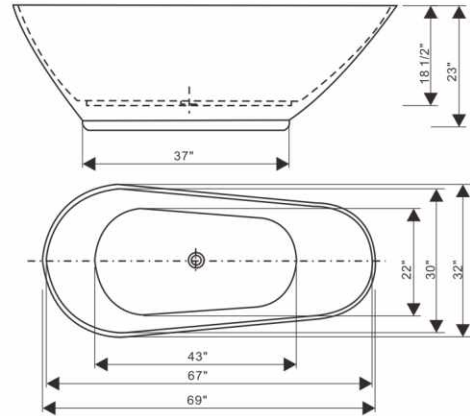

ITEM	COLOR	SIZE
BT1983	White	69" x 32" x 23"

- Acrylic bathtub, white
- Free overflow
- Faucet not included