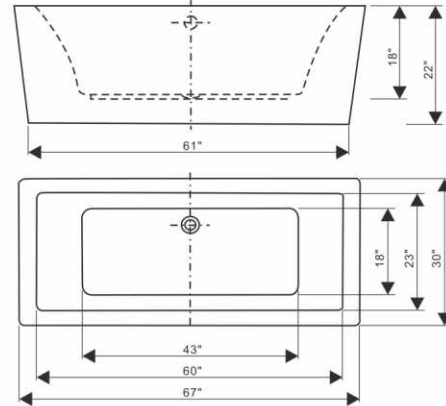

ITEM	COLOR	SIZE
BT1061	White	64" x 28" x 30"

- Acrylic bathtub, white
- Free overflow
- Faucet not included

ITEM	COLOR	SIZE
BT1598	White	67" x 30" x 22"

- Acrylic bathtub, white
- Free overflow
- Faucet not included