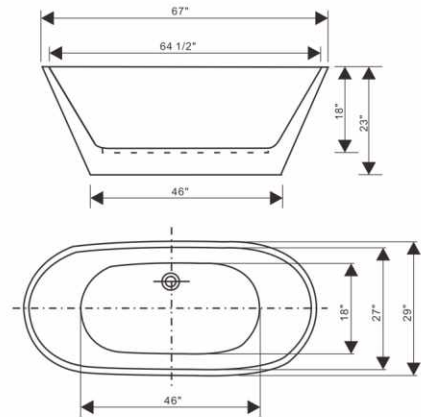

ITEM	COLOR	SIZE
BT1617	White	67" x 29" x 23"

- Acrylic bathtub, white
- Free overflow
- Faucet not included