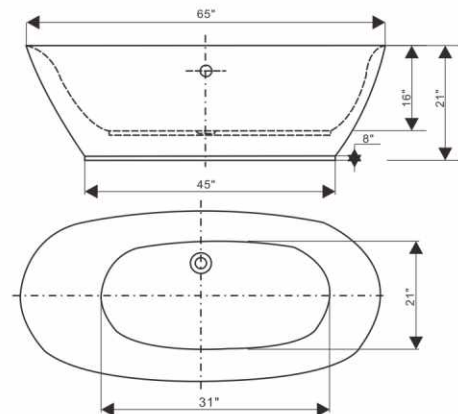

ITEM	COLOR	SIZE
BT1586	White	65" x 31" x 21"

- Acrylic bathtub, white
- Free overflow
- Faucet not included