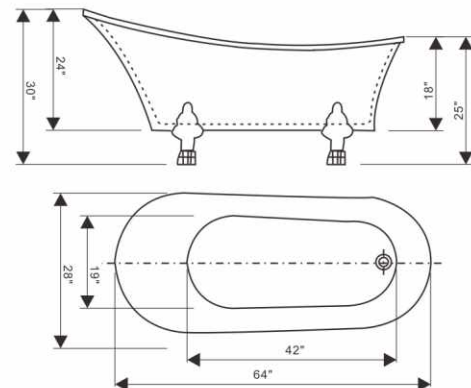

ITEM	COLOR	SIZE
BT1983	White	69" x 32" x 23"

- Acrylic bathtub, white
- Free overflow
- Faucet not included

ITEM	COLOR	SIZE
BT1037	White	67" x 30" x 28"

- Acrylic bathtub, white
- Free overflow
- Faucet not included

ITEM	COLOR	SIZE
BT1061	White	64" x 28" x 30"

- Acrylic bathtub, white
- Free overflow
- Faucet not included

ITEM	COLOR	SIZE
BT1598	White	67" x 30" x 22"

- Acrylic bathtub, white
- Free overflow
- Faucet not included