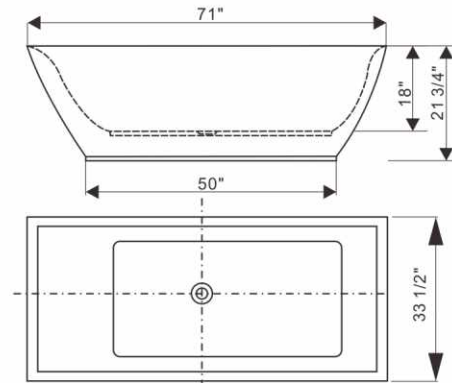

ITEM	COLOR	SIZE
BT1983	White	69" x 32" x 23"

- Acrylic bathtub, white
- Free overflow
- Faucet not included

ITEM	COLOR	SIZE
BT1037	White	67" x 30" x 28"

- Acrylic bathtub, white
- Free overflow
- Faucet not included

ITEM	COLOR	SIZE
BT1061	White	64" x 28" x 30"

- Acrylic bathtub, white
- Free overflow
- Faucet not included

ITEM	COLOR	SIZE
BT1598	White	67" x 30" x 22"

- Acrylic bathtub, white
- Free overflow
- Faucet not included

ITEM	COLOR	SIZE
BT1465	White	71" x 33 1/2" x 21 3/4"

- Acrylic bathtub, white
- Free overflow
- Faucet not included

ITEM	COLOR	SIZE
BT6031	White	60" x 32" x 23 1/4"

- Acrylic bathtub, white
- Free overflow
- Faucet not included